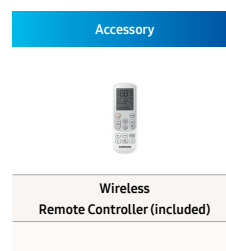

Samsung Electronics Air Conditioner Europe B.V.
Evert van de Beekstraat 310, 1118 CX Schiphol
P.O. Box 75810, 1118 ZZ Schiphol
+31 (0)8 81 41 61 00
Netherlands