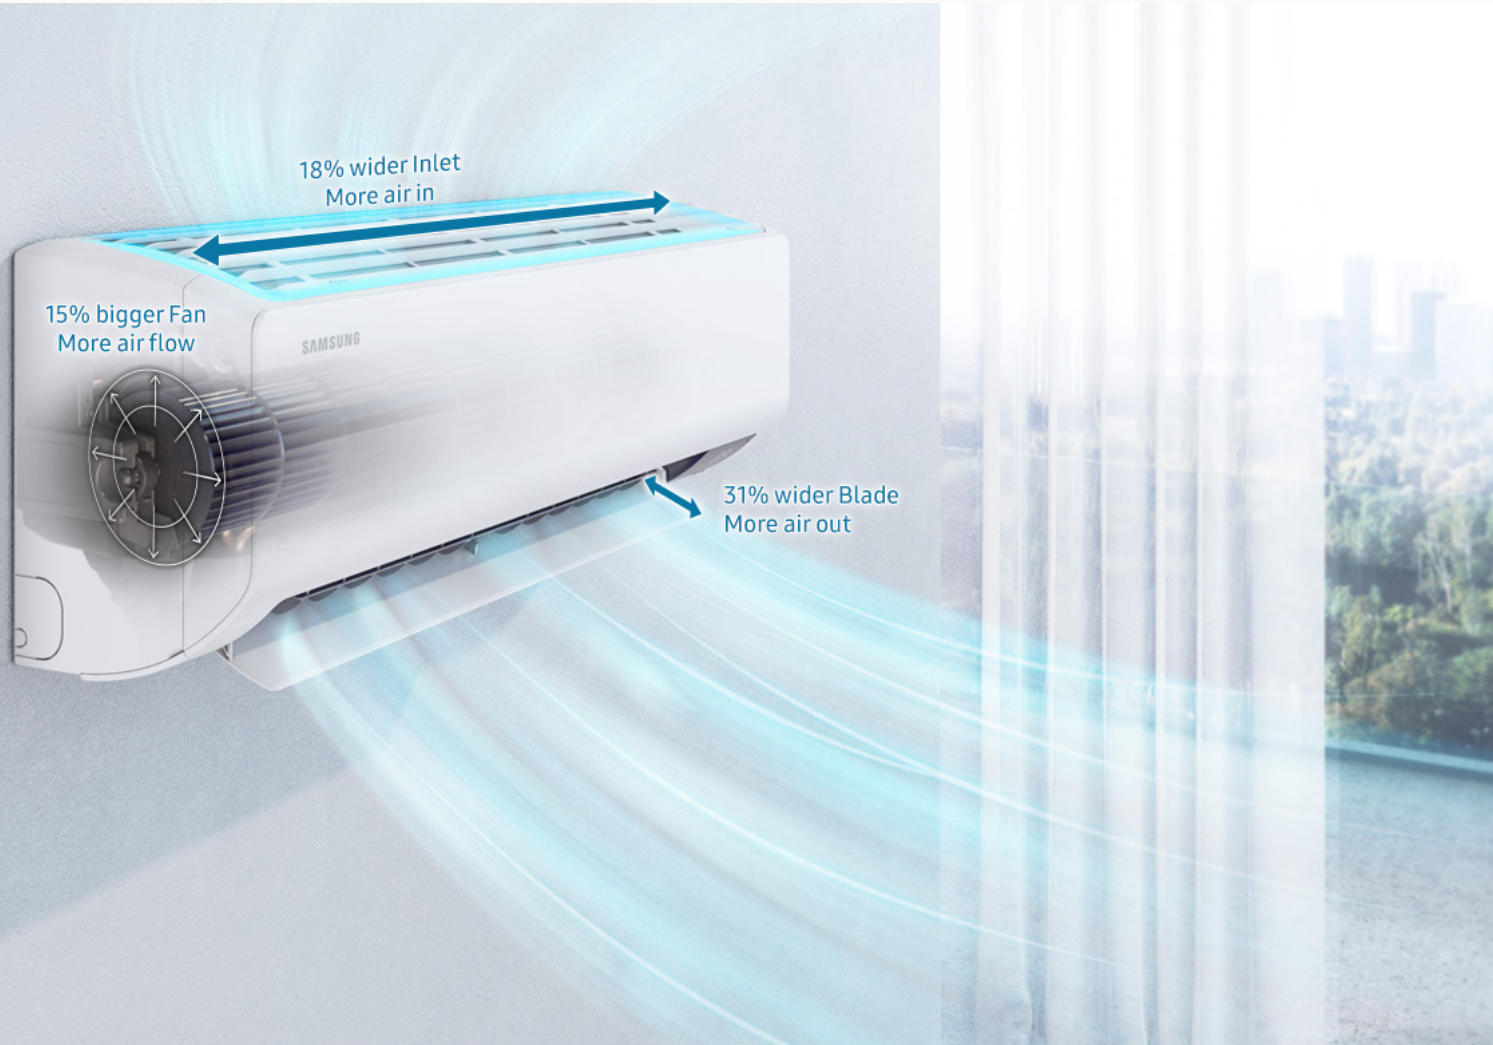

Introducing the New Samsung Nordic Airise

Developed for the Nordic climate, heat or cool your home with Samsung Nordic Airise 25 and 35. With AI technology and unique design. Integrated Wi-Fi gives you better control. With its new advanced design Samsung Nordic Airise has a larger fan, wider inlet and a wider blade. So cool air is dispersed farther and wider*.

Easy Filter Plus

Keep your air conditioner working efficiently with less effort. The Easy Filter Plus is located outside, on the top, so it can easily be taken out and cleaned. Its dense mesh and coating keeps the Heat Exchanger clean.

Low noise level

The Nordic Airise helps you maintain a comfortable temperature in the home but it is also very quiet while doing so, you will not be interrupted by unnecessary noise. Both models have a low noise level down to 19dB.

AI Auto Comfort

AI Auto Comfort¹ introduces you to an intelligent way of living. To make life simpler and more efficient, it analyses room conditions and usage patterns². Based on your preference and the temperatures outside, it automatically adjusts the temperature to optimise the room's climate conditions, guaranteeing total comfort at all times.

*Tested on the AR24TXFCWKNUEU model.
¹ AI = Artificial Intelligence. A Wi-Fi connection and Samsung SmartThings application account are required. ² Stores user data, preferences and usage patterns to suggest the most useful options.

Wi-Fi Control

Temperatures in your home can be managed remotely using the SmartThings App¹. Turning it on and off, selecting the cooling mode, scheduling its operation or monitoring the power consumption is just one touch away. The Bixby 2.0 Artificial Intelligence (AI) system² analyses and predicts your needs so it can suggest the best settings for inside your home.

Good Sleep Mode

Enjoy a great night's sleep – every night! Good Sleep mode automatically controls and fine-tunes the temperature to create the ideal conditions for each stage of the sleep cycle. So you gain precious minutes of sleep and feel fully refreshed. And it also uses less energy than normal cooling and heating.