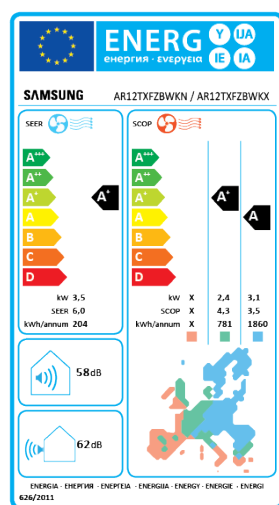

Specifications

Nordic Airise

Indoor Unit		AR09TXFZBWKNEE	AR12TXFZBWKNEE	
Outdoor Unit		AR09TXFZBWKXEE	AR12TXFZBWKXEE	
Performance				
Heating	Capacity	kW	3.20	4.00
	Capacity (Min - Max)	kW	0.7 - 6.5	0.7 - 6.8
	SCOP	W/W	3.95	3.64
	Energy Efficiency Class for heating	W/W	4.3/ A+	4.3/ A+
	Power Consumption	W	810	1100
Cooling	Capacity	kW	2.50	3.50
	Capacity (Min - Max)	kW	0.9 - 3.4	0.9 - 4.4
	Energy Efficiency Class for cooling	W/W	A+	A+
	Power Consumption	W	560	920
	SEER (Energy Label)	W/W	6.00	6.00
Air Circulation	m³/min	10.5	10.9	
Indoor Unit	Net Dimension (WxHxD)	mm	820*299*215	820*299*215
	Net Weight	kg	9.2	9.2
	Noise Level (High/Low)	dB(A)	38 / 19	40 / 19
Outdoor Unit	Net Dimension (WxHxD)	mm	790*548*285	790*548*285
	Net Weight	kg	33.0	33.0
	Noise Level (High)	dB(A)	45	46
Technical	Piping Length (Max)	m	15	15
	Piping Height (Max)	m	8	8
	Moisture Removal	l/hr	1.0	1.5
	Power Source	Φ/V/Hz	1 / 220-240 / 50	1 / 220-240 / 50
	Refrigerant	Type	R32 (Contains fluorinated greenhouse gases, GWP=675)	R32 (Contains fluorinated greenhouse gases, GWP=675)
	Refrigerant (Charging)	kg	0.965	0.965
	Air Direction Control	Type	Auto	Auto

Easy Filter Plus

Wi-Fi Control

AI Auto Comfort

ECO Mode

Auto Clean

R32 Refrigerant

Low Noise Level

3 Years Warranty

Good Sleep

¹ Energy labels as shown are according to EU No 626/2011 (LOT10) label classification 2019, on a scale from D to A+++.

Samsung Electronics Air Conditioner Europe B.V.
Evert van de Beekstraat 310, 1118 CX Schiphol
P.O. Box 75810, 1118 ZZ Schiphol
+31 (0)8 81 41 61 00
Netherlands