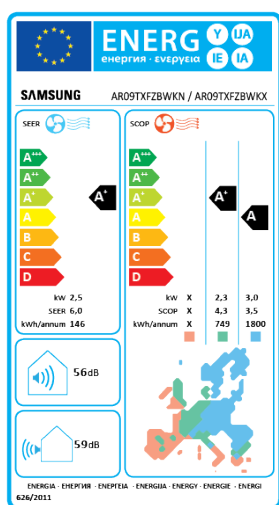

Specifications

Nordic Airise

Indoor Unit		AR09TXFZBWKNEE	AR12TXFZBWKNEE	
Outdoor Unit		AR09TXFZBWKXEE	AR12TXFZBWKXEE	
Performance				
Heating	Capacity	kW	3.20	4.00
	Capacity (Min - Max)	kW	0.7 - 6.5	0.7 - 6.8
	SCOP	W/W	3.95	3.64
	Energy Efficiency Class for heating	W/W	4.3/ A+	4.3/ A+
	Power Consumption	W	810	1100
Cooling	Capacity	kW	2.50	3.50
	Capacity (Min - Max)	kW	0.9 - 3.4	0.9 - 4.4
	Energy Efficiency Class for cooling	W/W	A+	A+
	Power Consumption	W	560	920
	SEER (Energy Label)	W/W	6.00	6.00
Air Circulation	m³/min	10.5	10.9	
Indoor Unit	Net Dimension (WxHxD)	mm	820*299*215	820*299*215
	Net Weight	kg	9.2	9.2
	Noise Level (High/Low)	dB(A)	38 / 19	40 / 19
Outdoor Unit	Net Dimension (WxHxD)	mm	790*548*285	790*548*285
	Net Weight	kg	33.0	33.0
	Noise Level (High)	dB(A)	45	46
Technical	Piping Length (Max)	m	15	15
	Piping Height (Max)	m	8	8
	Moisture Removal	l/hr	1.0	1.5
	Power Source	Φ/V/Hz	1 / 220-240 / 50	1 / 220-240 / 50
	Refrigerant	Type	R32 (Contains fluorinated greenhouse gases, GWP=675)	R32 (Contains fluorinated greenhouse gases, GWP=675)
	Refrigerant (Charging)	kg	0.965	0.965
	Air Direction Control	Type	Auto	Auto

Easy Filter Plus

Wi-Fi Control

AI Auto Comfort

ECO Mode

Auto Clean

R32 Refrigerant

Low Noise Level

3 Years Warranty

Good Sleep

¹ Energy labels as shown are according to EU No 626/2011 (LOT10) label classification 2019, on a scale from D to A+++.

Samsung Electronics Air Conditioner Europe B.V.
Evert van de Beekstraat 310, 1118 CX Schiphol
P.O. Box 75810, 1118 ZZ Schiphol
+31 (0)8 81 41 61 00
Netherlands